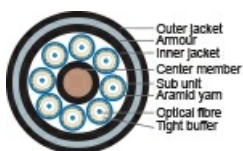

QFNI

Loose tube, jelly filled

Armoured

SHF1

DNV

Application

Fiberoptical cable for use in vital communication and emergency systems which needs to be operational during a fire situation (90 min. 950 – 1000°C). The fibers are protected in jelly filled loose tubes stranded around a central strength member to ensure high performance and long endurance. Individual colours for each fiber. 62.5, 50 and 9 µm fibers. The cable can be used outdoor and indoor, excellent rodent resistance.

Construction Fiber

Fibertype	MM or SM 62.5, 50 or 9µm
Colorcode fiber	TIA 598 1 - Blue 5 - Grey 9 - Yellow 2 - Orange 6 - White 10 - Violet 3 - Green 7 - Red 11 - Pink 4 - Brown 8 - Black 12 - Turquoise
Sub unit	TIA 598 1 - Blue 2 - Orange 3 - Green 4 - Brown passive tubes black
Fire barrier	Mica tape over each active tube
Strength member	Reinforced fibreglass yarns (WB) (waterblocking)
Inner jacket	Black LSZH compound
Armour	Corrugated steel
Jacket	Black SHF1
Diameter	15.5 [mm]